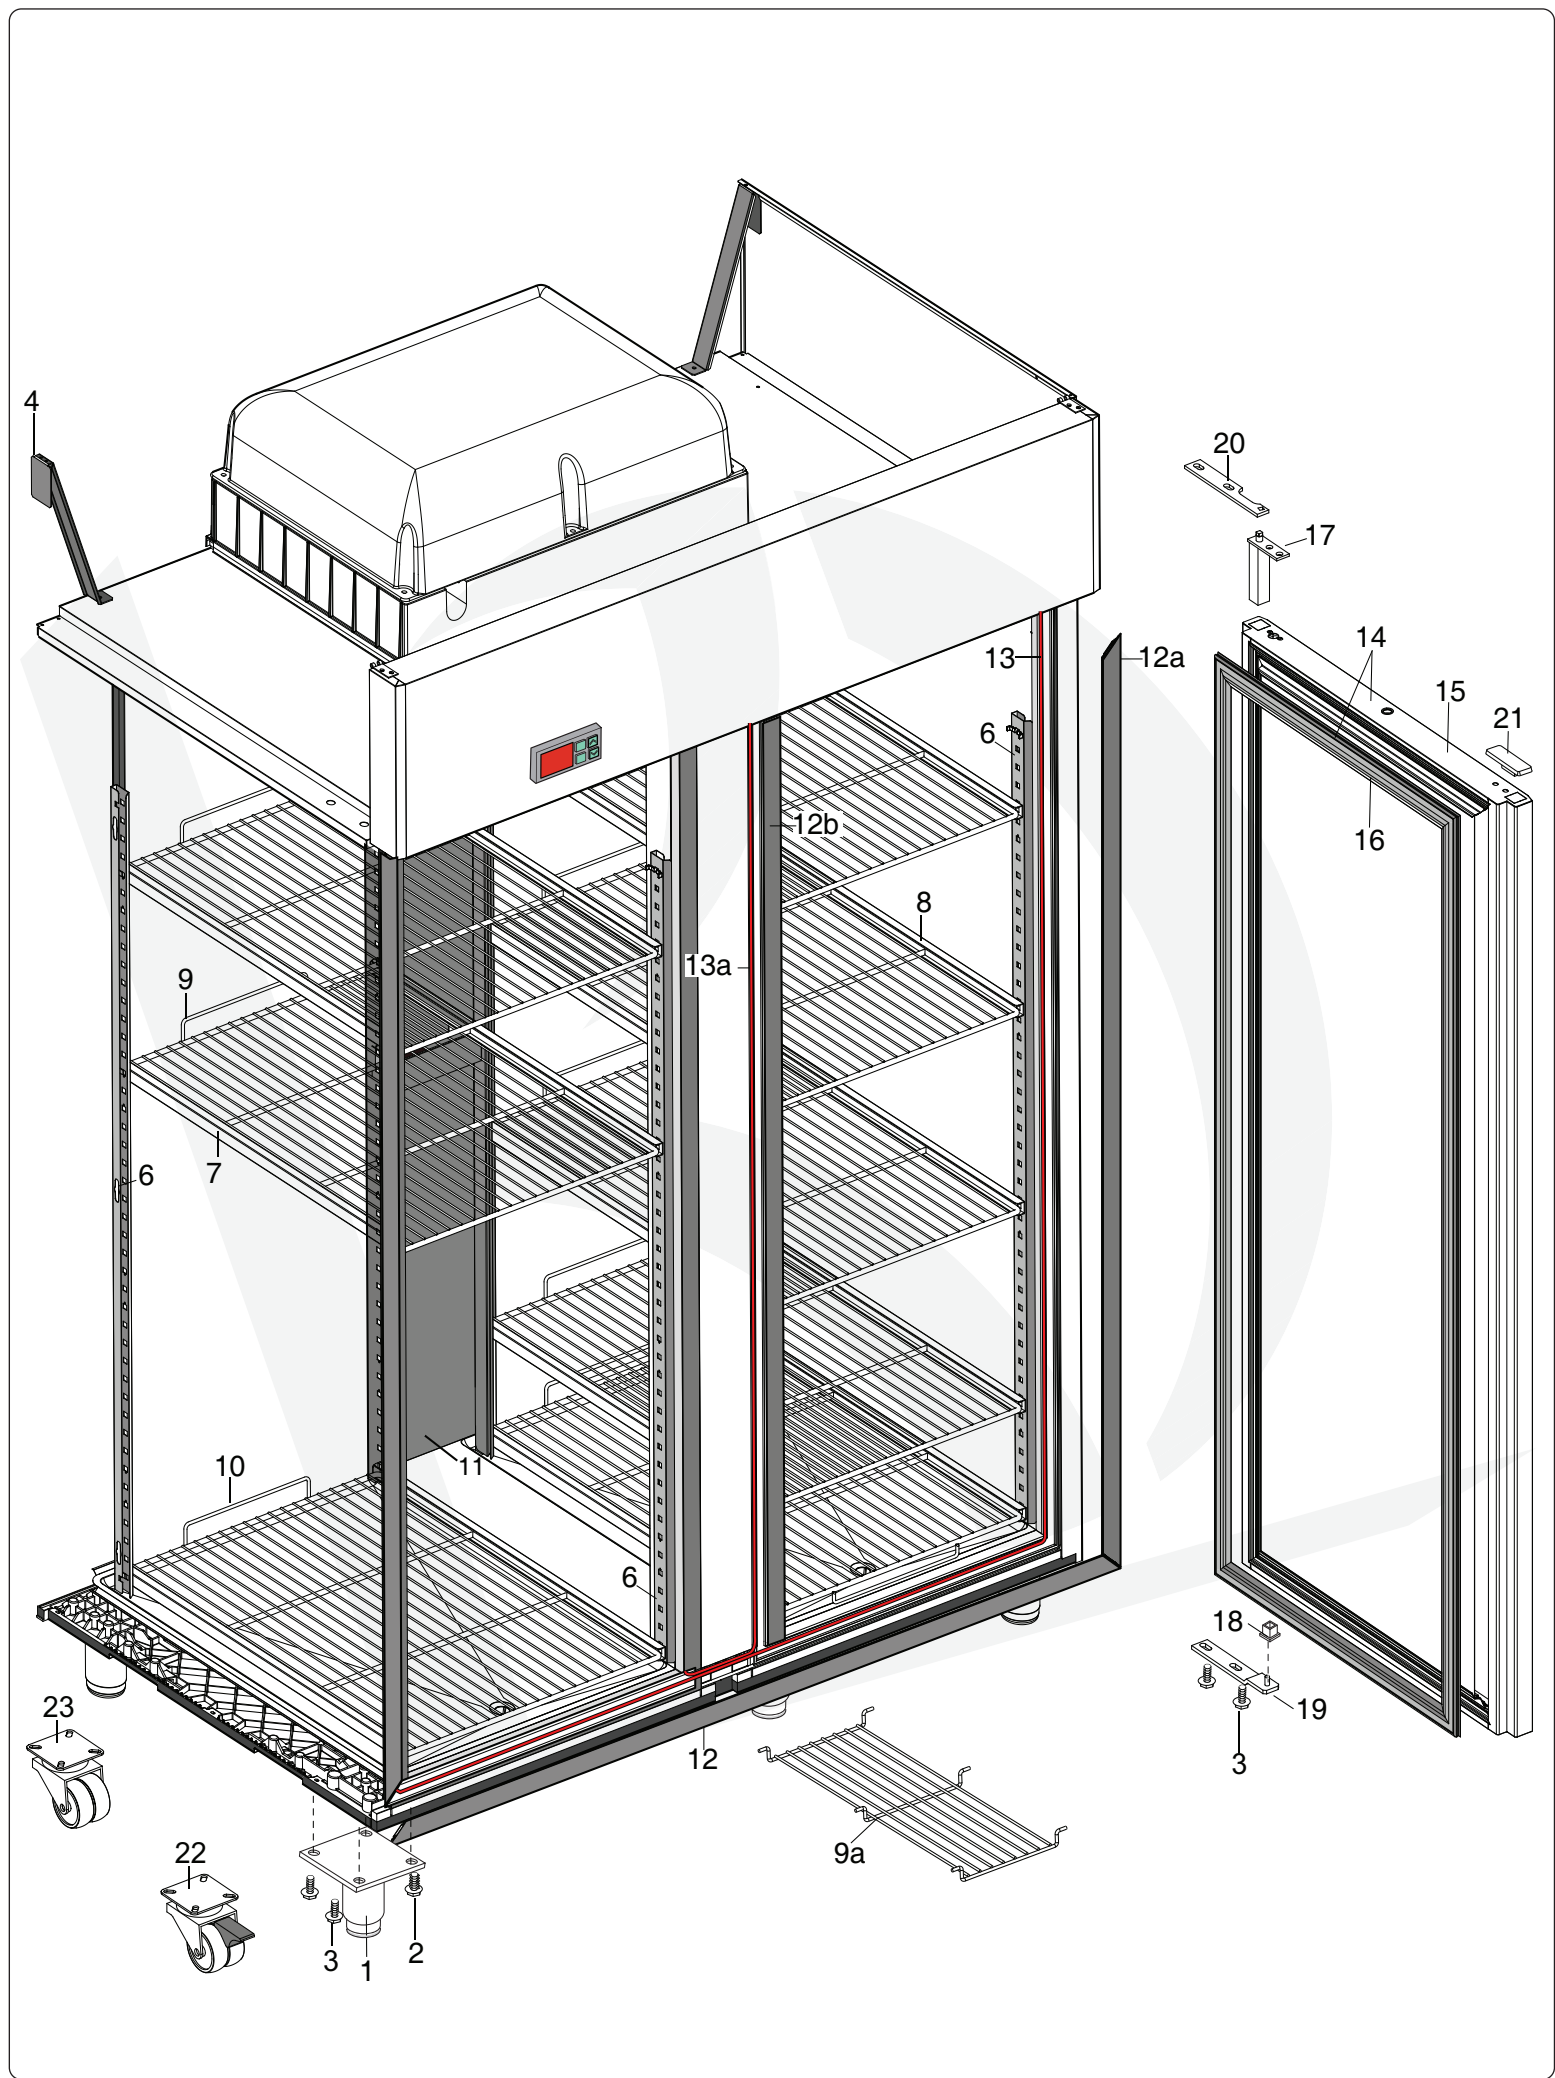

**Thermoregulator
Freezer - 2M - full door**

CABINETS MASS/GAB R290

PNC	MODEL	REF	PAGE	DESCRIPTION	NOTE/ BRAND
729115	AR4142FFCG	h	3-7	2-DR FREEZ.1430L -22-15°,DIG,S/S(R290)UK	Alpen
729121	ARX142FFH	i	3-7	2-DR FREEZER 1430L -22-15°,DIG(R290)	Alpen
729322	NRX142FFCG	l	3-7	2-DR FREEZER 1430L -22/-15°C,DIG(R290)UK	To brand
729332	BR4142FFCG	m	3-7	2-DR FREEZ.1430L -22-15°,DIG,S/S(R290)UK	To brand
729337	NRX142FFH	n	3-7	2-DR FREEZER 1430L -22-15°,DIG(R290)	To brand
729524	ARX142FFH	p	3-7	2-DOOR FREEZER 1430L -15/-20°C,DIGITAL WITH LIGHT-R290	Alpen
729637	ARX142FFHW	o	3-7	2-DOOR FREEZER 1430L+WHEELS -22-15°C, DIGITAL, A304 - R290	Alpen
729647	AR4142FFCG	h	3-7	2-DOOR FREEZER+WHEELS 1430L -22-15°, DIGITAL, S/S, R290 - UK	Alpen
729652	ARX142FFH	i	3-7	2-DOOR FREEZER 1430L -22-15°C, DIGITAL, A304 - R290	Alpen
729660	NRX142FFH	n	3-7	2-DOOR FREEZER 1430L -22-15°,DIG(R290)	To brand
729670	ARX142FFH	p	3-7	2-DOOR FREEZER 1430L -22-15°C, DIGITAL WITH LIGHT, A304 - R290	Alpen

New **T.B. VTX2022_02** regarding the new FIME evaporator fan

Note: per la corretta identificazione dei componenti, attenersi esclusivamente alle pagine indicate e alla lettera di riferimento.

Note: for the correct identification of the components, follow the indicated pages and the reference letter.

Pag.	Index	Indice
3	Cabinet and door	Armadio e porta
4	Cooling unit assembly up to wk 37/2021	Gruppo refrigerante fino a wk 37/2021
5	Cooling unit assembly from wk 38/2021	Gruppo refrigerante da wk 38/2021
6	Control panel up to wk 37/2021	Pannello comandi fino a wk 37/2021
7	Control panel from wk 38/2021	Pannello comandi da wk 38/2021
8-10	Spare parts list	Lista ricambi